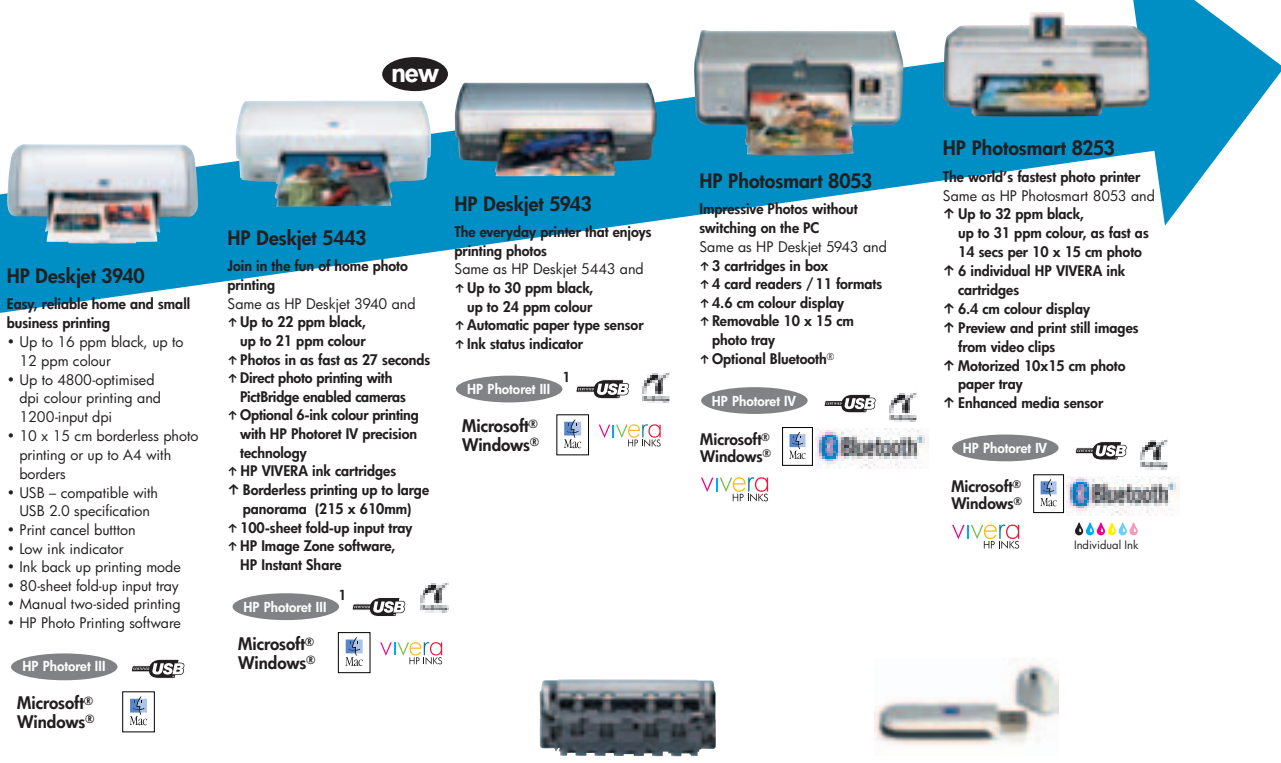

Choose the right HP personal colour inkjet printer

Features, tools or performance levels that improve on a preceding model are always shown in bold and highlighted with an arrow (↑)

Versatile and photo printing

HP Deskjet 3940
Easy, reliable home and small business printing

- Up to 16 ppm black, up to 12 ppm colour
- Up to 4800-optimised dpi colour printing and 1200-input dpi
- 10 x 15 cm borderless photo printing or up to A4 with borders
- USB – compatible with USB 2.0 specification
- Print cancel button
- Low ink indicator
- Ink back up printing mode
- 80-sheet fold-up input tray
- Manual two-sided printing
- HP Photo Printing software

HP Deskjet 5443
Join in the fun of home photo printing

Same as HP Deskjet 3940 and

- ↑ **Up to 22 ppm black, up to 21 ppm colour**
- ↑ **Photos in as fast as 27 seconds**
- ↑ **Direct photo printing with PictBridge enabled cameras**
- ↑ **Optional 6-ink colour printing with HP Photoret IV precision technology**
- ↑ **HP VIVERA ink cartridges**
- ↑ **Borderless printing up to large panorama (215 x 610mm)**
- ↑ **100-sheet fold-up input tray**
- ↑ **HP Image Zone software, HP Instant Share**

HP Deskjet 5943
The everyday printer that enjoys printing photos

Same as HP Deskjet 5443 and

- ↑ **Up to 30 ppm black, up to 24 ppm colour**
- ↑ **Automatic paper type sensor**
- ↑ **Ink status indicator**

HP Photosmart 8053
Impressive Photos without switching on the PC

Same as HP Deskjet 5943 and

- ↑ **3 cartridges in box**
- ↑ **4 card readers / 11 formats**
- ↑ **4.6 cm colour display**
- ↑ **Removable 10 x 15 cm photo tray**
- ↑ **Optional Bluetooth®**

HP Photosmart 8253
The world's fastest photo printer

Same as HP Photosmart 8053 and

- ↑ **Up to 32 ppm black, up to 31 ppm colour, as fast as 14 secs per 10 x 15 cm photo**
- ↑ **6 individual HP VIVERA ink cartridges**
- ↑ **6.4 cm colour display**
- ↑ **Preview and print still images from video clips**
- ↑ **Motorized 10x15 cm photo paper tray**
- ↑ **Enhanced media sensor**

HP Two-sided Printing Accessory ph5582

- Compatible with HP Photosmart 8253

HP bt300/400 series Bluetooth Wireless Printer Adapter

- Compatible with HP Photosmart 8053/8253/8453/8753